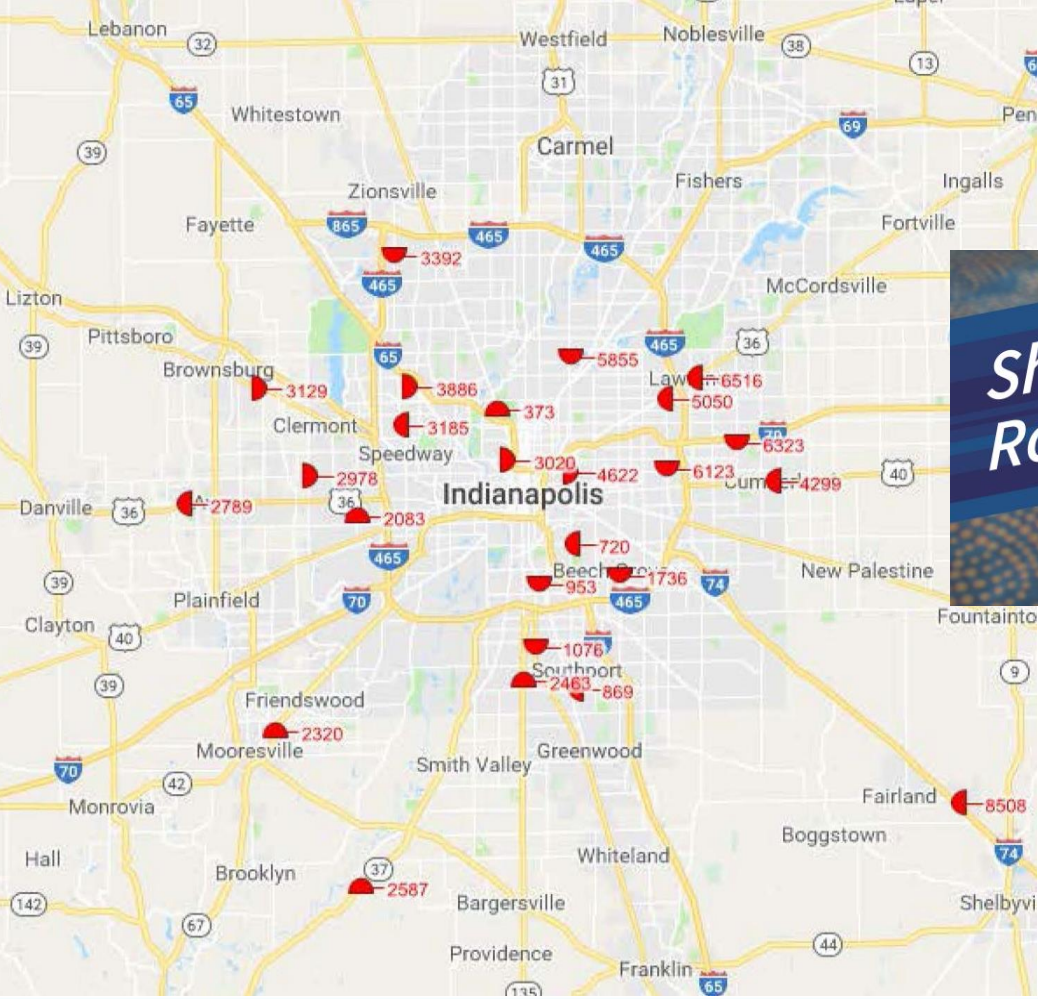

Digital, print and outdoor advertising

Role Model Campaign (Phase 2) *Shaping Role Models*

New website launched August 14, 2018

Role Model Campaign Indianapolis

Shaping Role Models

25 poster billboards
9/3-9/29